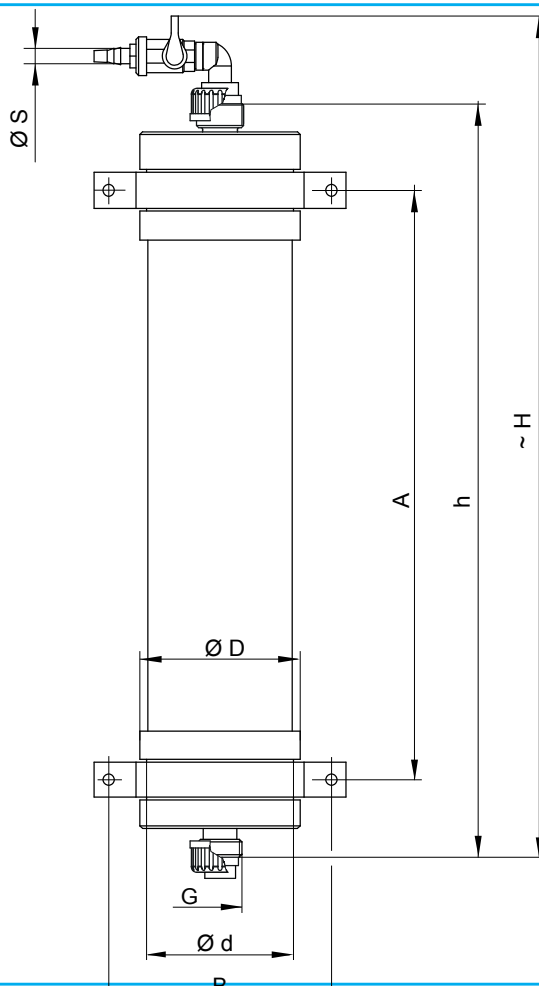

MFD

MFD in survey

- Combination from Priming aid and calibration pot
- Compact design
- Easy handling
- Improve the suction behavior of dosing pumps
- High quality materials
- Easy to mount
- Maintenance-free

Dimensional drawing

Dimensional chart

Indications in mm / inch

| Typ | G | d | | D | | h | | H | | A | | B | | S | |
|----------|--------|-----|------|-----|------|-----|-------|-----|-------|-----|-------|-----|------|------|-----------|
| | | mm | in | mm | in | mm | in | mm | in | mm | in | mm | in | mm | in |
| MFD 60 | G 3/4 | 50 | 1,97 | 53 | 2,09 | 637 | 25,08 | 707 | 27,84 | 574 | 22,60 | 70 | 2,76 | 8-13 | 0,32-0,51 |
| MFD 570 | G1 | 110 | 4,33 | 120 | 4,72 | 557 | 21,93 | 632 | 24,88 | 442 | 17,40 | 167 | 6,58 | 8-13 | 0,32-0,51 |
| MFD 1500 | G1 1/4 | 160 | 6,30 | 180 | 7,09 | 562 | 22,13 | 637 | 25,08 | 458 | 18,03 | 228 | 8,98 | 8-13 | 0,32-0,51 |

■ Indication of weight for basic design acc. to order information

Order information

Multifunction device

Basic design:

- incl. Fixing clamp (2 pieces)
- incl. adhesive joint PVC-U and welding joint PP
- Shut - off fitting with filling - / ventilation joint, hose nozzle d = 12

| Options/Accessories | | MFD |
|---|--|-----------------------------------|
| <p>Hand vacuum pump</p>  <p>Type HVP 1 incl. 1,5m (4,9 ft) hose with textile-ply PVC, d=12/21, 2 hose clamps 12-20, material: PVC/FPM</p> | | <p>219,00 90008822</p> |
| Price/Art.-no. = available in basic design/accessories | | |